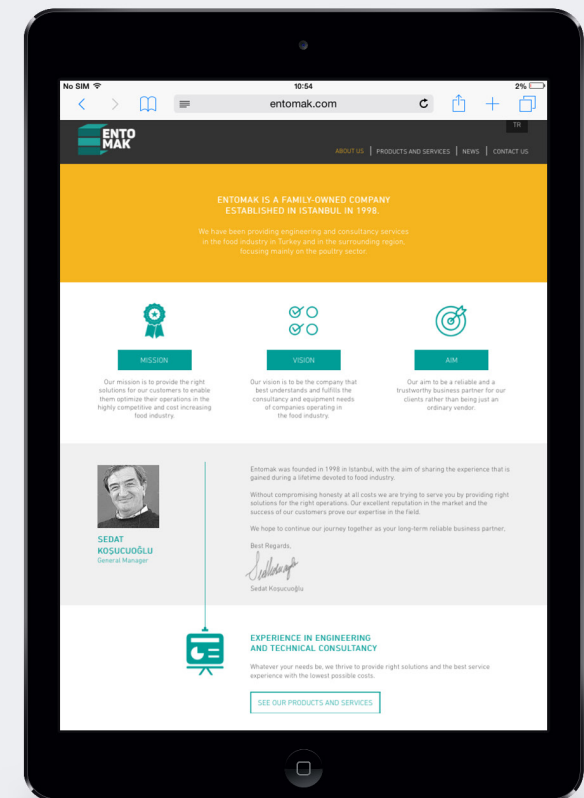

WEBSITE DESIGN & DEVELOPMENT

User friendly website

All the technical information about all the machinery that Entomak sells is available on their website. We categorised all the information, and created the sitemap in such a way so that the visitors could find all they needed without getting lost on the site.